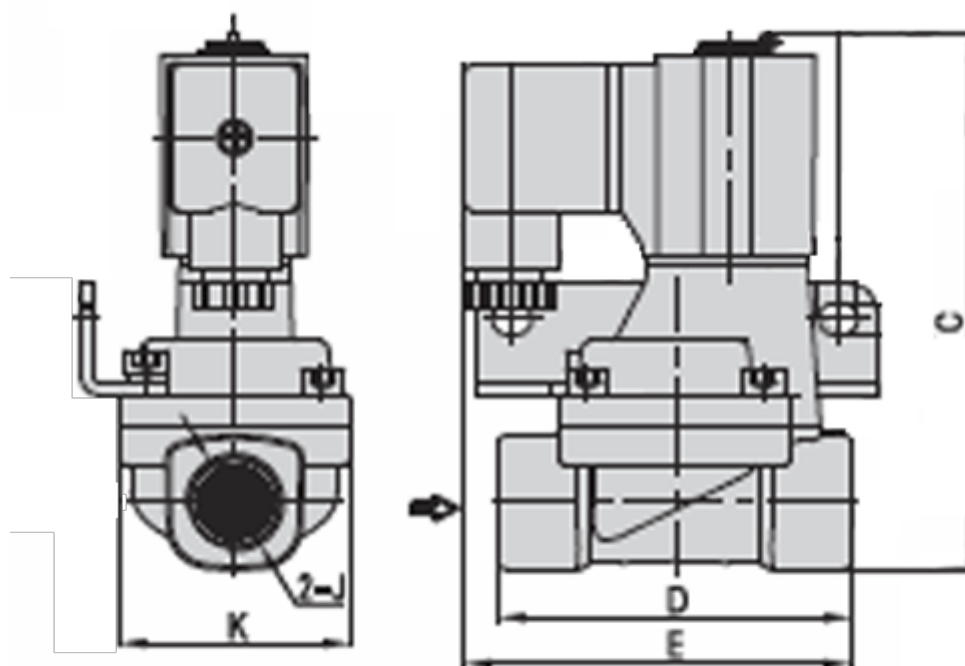

Data Sheet

Article number: 582W25025BG

Description: Fluid control valve - 2/2 NC, 2W25025BG - 24VDC
port 1" - orifice 25 internally piloted, brass

Measures

C = 124.0

D = 92

E = 81.0

J = G 1"

K = 59